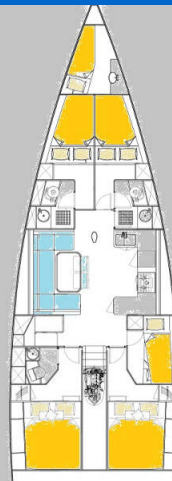

MORE 55

Jube (2026)

Sailing yacht **More 55 Jube**, built in **2026** is anchored in the **Trogir, Marina Trogir (ex.SCT), Split region, Croatia**. It has **5 + 1 cabins**, can accommodate **10 + 2 + 1 people** and has **3 + 1 toilets**. Bed linen and kitchen equipment are included in the price.