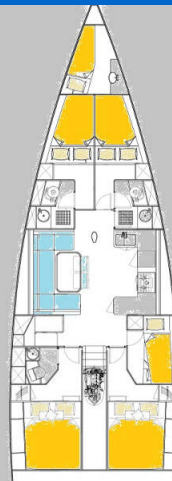

MORE 55

Petra (2026)

Sailing yacht **More 55 Petra**, built in **2026** is anchored in the **Trogir, Marina Trogir (ex.SCT), Split region, Croatia**. It has **5 + 1 cabins**, can accommodate **10 + 2 + 1 people** and has **3 + 1 toilets**. Bed linen and kitchen equipment are included in the price.