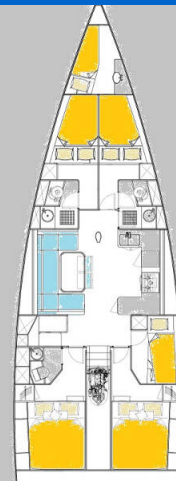

MORE 55

Petra (2026)

Sailing yacht **More 55 Petra**, built in **2026** is anchored in the **Trogir, Marina Trogir (ex.SCT), Split region, Croatia**. It has **5 + 1 cabins**, can accommodate **10 + 2 + 1 people** and has **3 + 1 toilets**. Bed linen and kitchen equipment are included in the price.