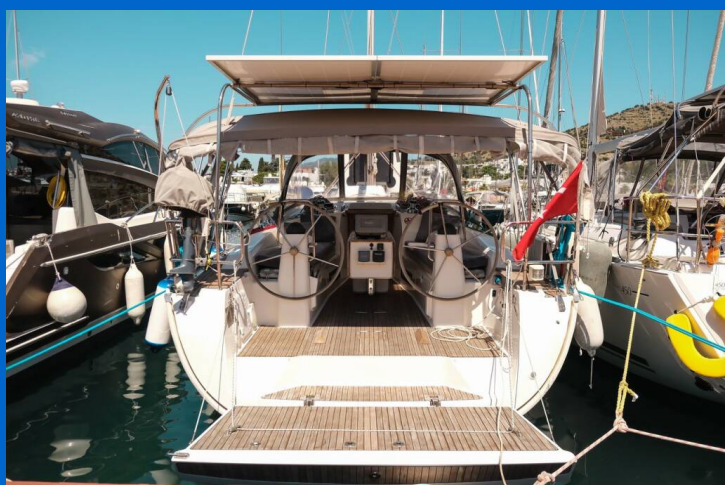

BAVARIA CRUISER 40

Spark-1 (2010)

Sailing yacht **Bavaria Cruiser 40 Spark-1**, built in **2010** is anchored in the **Bodrum, Milta Marina, Aegean, Turkey**. It has **3 cabins**, can accommodate **6 people** and has **2 toilets**. Bed linen and kitchen equipment are included in the price.