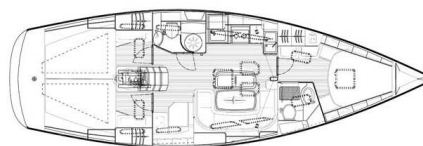

BAVARIA 40 CRUISER

Ariadni (2008)

Sailing yacht **Bavaria 40 Cruiser Ariadni**, built in **2008** is anchored in the **Preveza, Main Port, Ionian Islands, Greece**. It has **3 cabins**, can accommodate **6 + 2 people** and has **2 toilets**. Bed linen and kitchen equipment are included in the price.