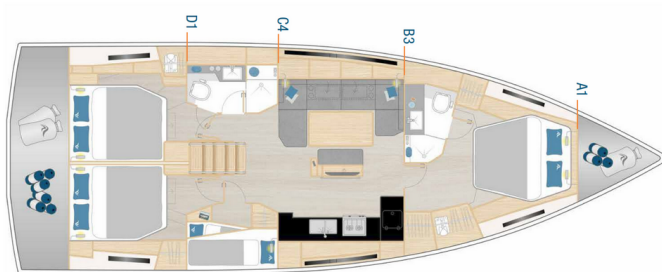

# HANSE 460

Astan (2024)

Sailing yacht Hanse 460 Astan, built in 2024 is anchored in the Port de Bandol, Provence-Alpes-Côte d'Azur, France. It has 4 cabins, can accommodate 8 people and has 2 toilets. Bed linen and kitchen equipment are included in the price.