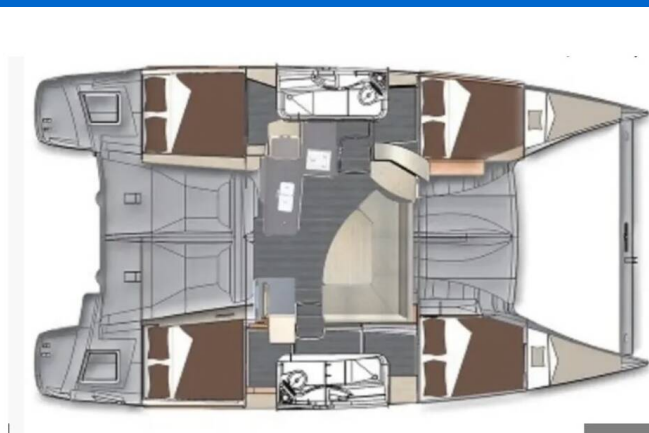

LIPARI 41

Lady Alla (2017)

Catamaran Lipari 41 Lady Alla, built in 2017 is anchored in the Phuket, Ao Po Grand Marina, Phuket, Thailand . It has 4 cabins, can accommodate 8 + 1 people and has 2 toilets. Bed linen and kitchen equipment are included in the price.