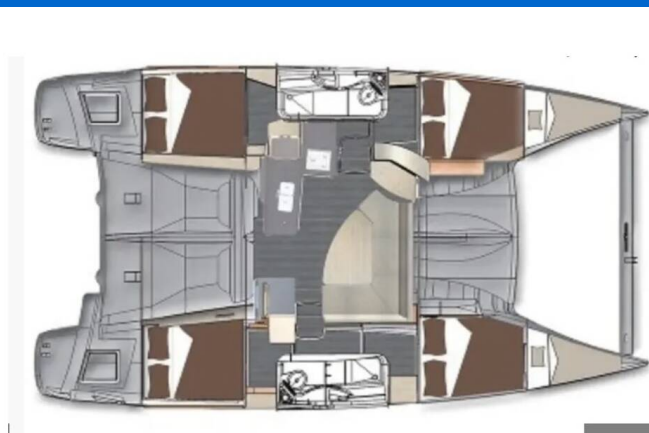

# LIPARI 41

Lady Alla (2017)

Catamaran Lipari 41 Lady Alla, built in 2017 is anchored in the Phuket, Ao Po Grand Marina, Phuket, Thailand . It has 4 cabins, can accommodate 8 + 1 people and has 2 toilets. Bed linen and kitchen equipment are included in the price.