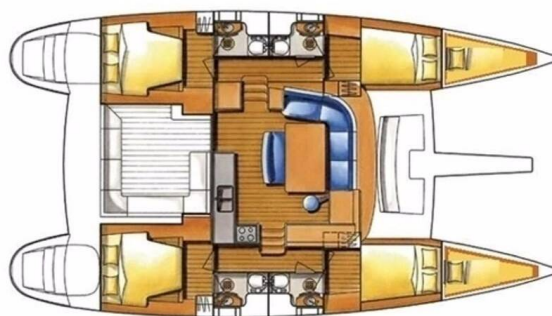

LAGOON 400

Maya (2012)

Catamaran Lagoon 400 Maya, built in 2012 is anchored in the Port de Bandol, Provence-Alpes-Côte d'Azur, France. It has 4 + 2 cabins, can accommodate 8 + 2 + 2 people and has 2 toilets. Bed linen and kitchen equipment are included in the price.

Maya

Production year

2012

Length

39 ft

Cabins

4 + 2

Berths