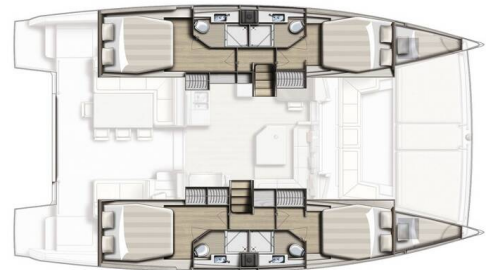

# BALI 4.3

Linda (2017)

Catamaran Bali 4.3 Linda, built in 2017 is anchored in the Port de Bandol, Provence-Alpes-Côte d'Azur, France. It has 4 + 2 cabins, can accommodate 8 + 2 people and has 4 toilets. Bed linen and kitchen equipment are included in the price.