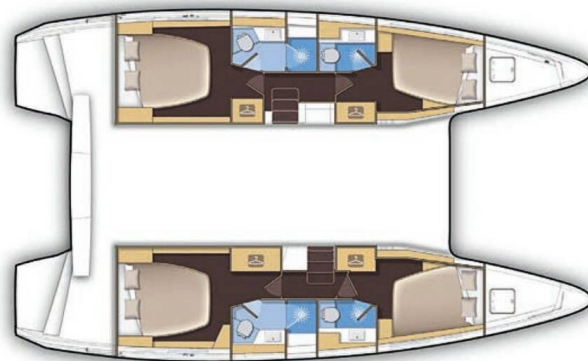

LAGOON 42

Da Vinci (2019)

Catamaran Lagoon 42 Da Vinci, built in 2019 is anchored in the Marina Zadar (ex. Tankerkermerc), Zadar region, Croatia. It has 4 + 2 cabins, can accommodate 8 + 2 people and has 4 toilets. Bed linen and kitchen equipment are included in the price.

Da Vinci

Production year

2019

Length

42 ft

Cabins

4 + 2

Berths