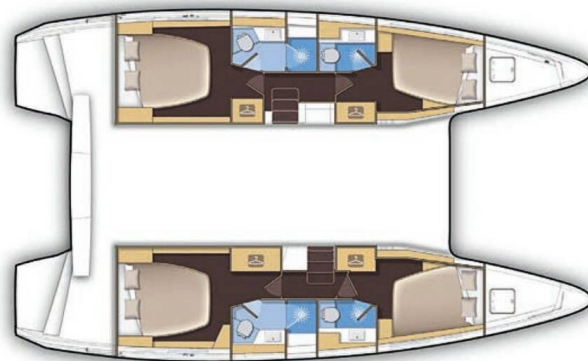

LAGOON 42

Da Vinci (2019)

Catamaran Lagoon 42 Da Vinci, built in 2019 is anchored in the Marina Zadar (ex. Tankerkomerc), Zadar region, Croatia. It has 4 + 2 cabins, can accommodate 8 + 2 people and has 4 toilets. Bed linen and kitchen equipment are included in the price.

Da Vinci

Production year

2019

Length

42 ft

Cabins

4 + 2

Berths