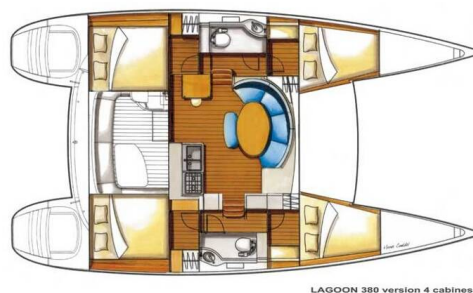

# LAGOON 380

Double Bubble (2012)

Catamaran Lagoon 380 Double Bubble, built in 2012 is anchored in the **Port de Bandol, Provence-Alpes-Côte d'Azur, France**. It has **4 cabins**, can accommodate **8 people** and has **2 toilets**. Bed linen and kitchen equipment are included in the price.