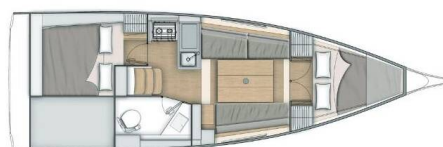

OCEANIS 30.1

Jeep (2021)

Sailing yacht Oceanis 30.1 Jeep, built in 2021 is anchored in the Port de Bandol, Provence-Alpes-Côte d'Azur, France. It has 2 cabins, can accommodate 4 people and has 1 toilets. Bed linen and kitchen equipment are included in the price.

Jeep

Production year

2021

Length

31 ft

Cabins

2

Berths