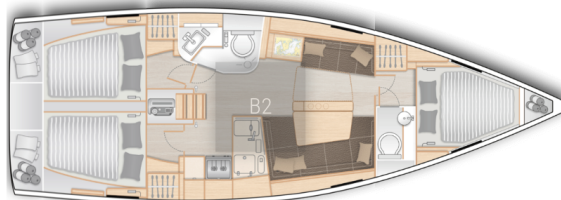

HANSE 388

Pixtin (2021)

Sailing yacht Hanse 388 Pixtin, built in 2021 is anchored in the Port de Bandol, Provence-Alpes-Côte d'Azur, France. It has 3 cabins, can accommodate 6 people and has 1 toilets. Bed linen and kitchen equipment are included in the price.