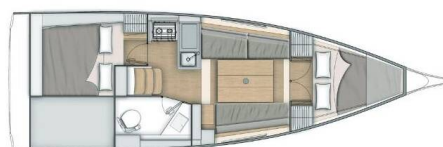

# OCEANIS 30.1

Amour (2021)

Sailing yacht **Oceanis 30.1 Amour**, built in **2021** is anchored in the **Port de Bandol, Provence-Alpes-Côte d'Azur, France**. It has **2 cabins**, can accommodate **4 people** and has **1 toilets**. Bed linen and kitchen equipment are included in the price.

**Amour**

Production year

**2021**

Length

**31 ft**

Cabins

**2**

Berths