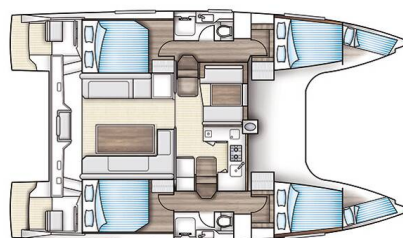

# NAUTITECH 40 OPEN

Krazadeen (2014)

Catamaran Nautitech 40 Open Krazadeen, built in 2014 is anchored in the **Corsica, Ajaccio, Port De Plaisance Charles Ornano, Corsica, France**. It has **4 cabins**, can accommodate **8 + 2 people** and has **2 toilets**. Bed linen and kitchen equipment are included in the price.

**Krazadeen**

Production year

**2014**

Length

**39 ft**

Cabins

**4**

Berths