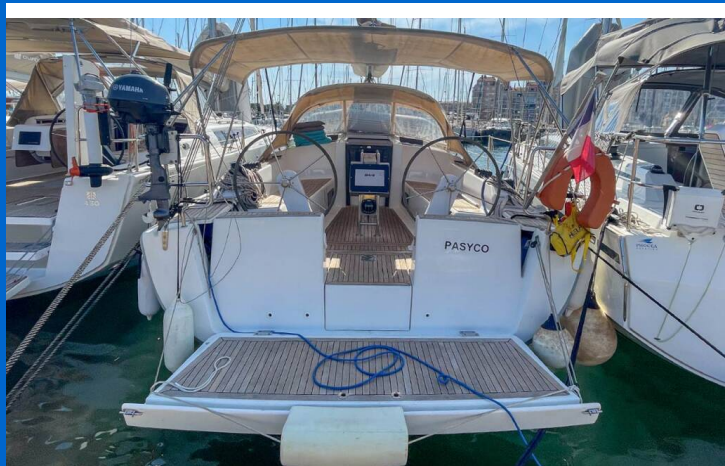

HANSE 348- 3 CAB.

Pasyco (2021)

Sailing yacht Hanse 348- 3 cab. Pasyco, built in 2021 is anchored in the **Hyeres Port Saint Pierre, Provence-Alpes-Côte d'Azur, France**. It has **3 cabins**, can accommodate **6 + 2 people** and has **1 toilets**. Bed linen and kitchen equipment are included in the price.

YACHT SPECIFICATIONS

Yacht Base

Hyeres Port Saint Pierre, France

Yacht ID

13254

Brands

Hanse Yachts

Yacht name

Pasyco

Production year

2021

Length

34 ft

Cabins

3

Berths

6 + 2

Max Persons

8

WC

1

Engine

1 x 29 HP

Fuel tank