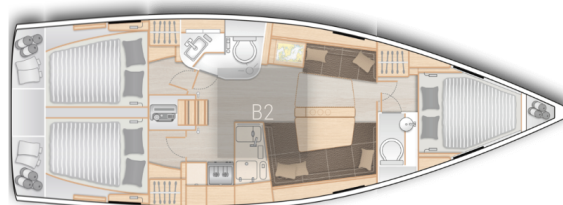

HANSE 388

Odyssee (2025)

Sailing yacht **Hanse 388 Odyssee**, built in **2025** is anchored in the **Hyeres Port Saint Pierre, Provence-Alpes-Côte d'Azur, France**. It has **3 cabins**, can accommodate **6 + 2 people** and has **1 toilets**. Bed linen and kitchen equipment are included in the price.

YACHT SPECIFICATIONS

Yacht Base

Hyeres Port Saint Pierre, France

Yacht ID

13253

Brands

Hanse Yachts

Yacht name

Odyssee

Production year

2025

Length

37 ft

Cabins

3

Berths

6 + 2

Max Persons

8

WC

1

Engine

1 x 39 HP

Fuel tank

160 l

WEBSITE

www.plujeme.cz

PHONE

+420 720 755 085

MOBILE

+420 777 170 276

E-MAIL

info@plujeme.cz

PLUJEME RÁDI S.R.O.

Dlouhá 730/35, 11000 Praha 1 - Staré Město, Czech Republic