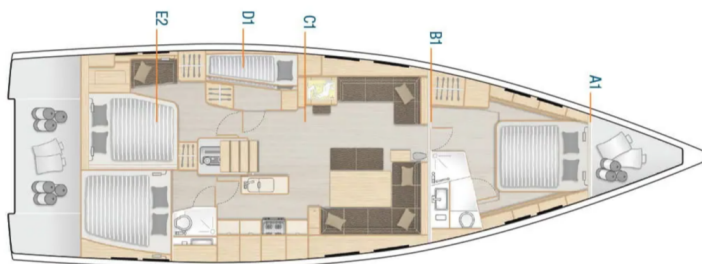

HANSE 548

Janna (2021)

Sailing yacht **Hanse 548 Janna**, built in **2021** is anchored in the **Hyeres Port Saint Pierre, Provence-Alpes-Côte d'Azur, France**. It has **5 cabins**, can accommodate **10 people** and has **2 toilets**. Bed linen and kitchen equipment are included in the price.