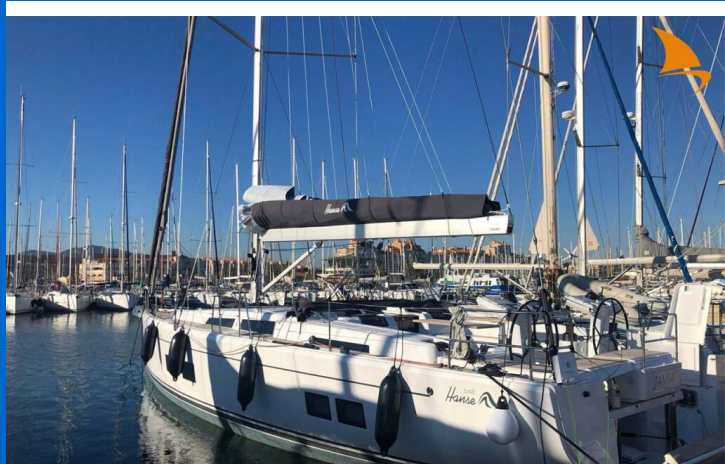

HANSE 548

Janna (2021)

Sailing yacht Hanse 548 Janna, built in 2021 is anchored in the Hyeres Port Saint Pierre, Provence-Alpes-Côte d'Azur, France. It has 5 cabins, can accommodate 10 people and has 2 toilets. Bed linen and kitchen equipment are included in the price.

YACHT SPECIFICATIONS

Yacht Base

Hyeres Port Saint Pierre, France

Yacht ID

13247

Brands

Hanse Yachts

Yacht name