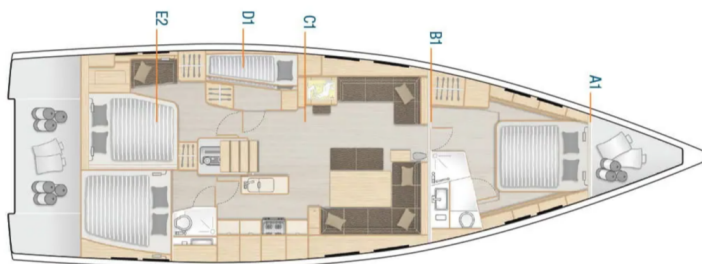

HANSE 548

Janna (2021)

Sailing yacht Hanse 548 Janna, built in 2021 is anchored in the Hyeres Port Saint Pierre, Provence-Alpes-Côte d'Azur, France. It has 5 cabins, can accommodate 10 people and has 2 toilets. Bed linen and kitchen equipment are included in the price.