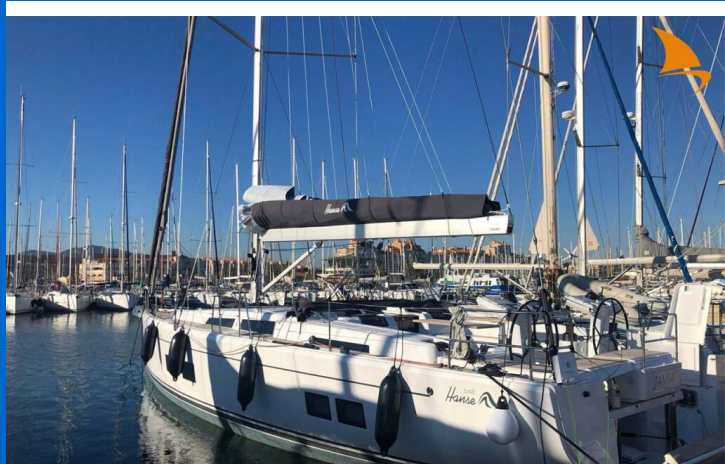

HANSE 548

Janna (2021)

Sailing yacht **Hanse 548 Janna**, built in **2021** is anchored in the **Hyeres Port Saint Pierre, Provence-Alpes-Côte d'Azur, France**. It has **5 cabins**, can accommodate **10 people** and has **2 toilets**. Bed linen and kitchen equipment are included in the price.

YACHT SPECIFICATIONS

Yacht Base

Hyeres Port Saint Pierre, France

Yacht ID

13247

Brands

Hanse Yachts

Yacht name