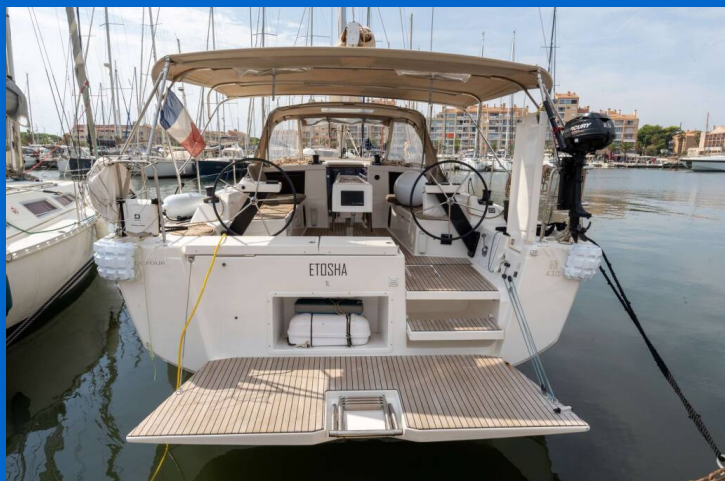

DUFOUR 430

Etosha (2022)

Sailing yacht Dufour 430 Etosha, built in 2022 is anchored in the Hyeres Port Saint Pierre, Provence-Alpes-Côte d'Azur, France. It has 4 cabins, can accommodate 8 people and has 2 toilets. Bed linen and kitchen equipment are included in the price.

YACHT SPECIFICATIONS

Yacht Base

Hyeres Port Saint Pierre, France

Yacht ID

13244

Brands

Dufour

Yacht name

Etosha

Production year

2022

Length

43 ft

Cabins

4

Berths