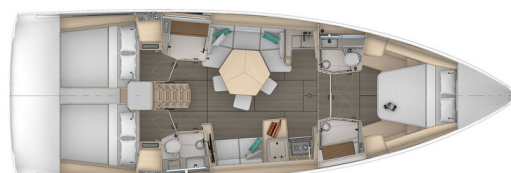

DUFOUR 44

Astrae (2025)

Sailing yacht Dufour 44 Astrae, built in 2025 is anchored in the Hyeres Port Saint Pierre, Provence-Alpes-Côte d'Azur, France. It has 3 cabins, can accommodate 6 + 2 people and has 2 toilets. Bed linen and kitchen equipment are included in the price.

YACHT SPECIFICATIONS

Yacht Base

Hyeres Port Saint Pierre, France

Yacht ID

13242

Brands

Dufour

Yacht name

Astrae

Production year

2025

Length

46 ft

Cabins

3

Berths

6 + 2

Max Persons

8

WC

2

Engine

1 x 50 HP

Fuel tank

250 l