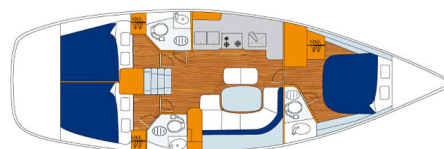

OCEANIS 423

L'Alliance (2005)

Sailing yacht Oceanis 423 L'Alliance, built in 2005 is anchored in the Hyeres Port Saint Pierre, Provence-Alpes-Côte d'Azur, France. It has 3 cabins, can accommodate 6 + 2 people and has 2 toilets. Bed linen and kitchen equipment are included in the price.