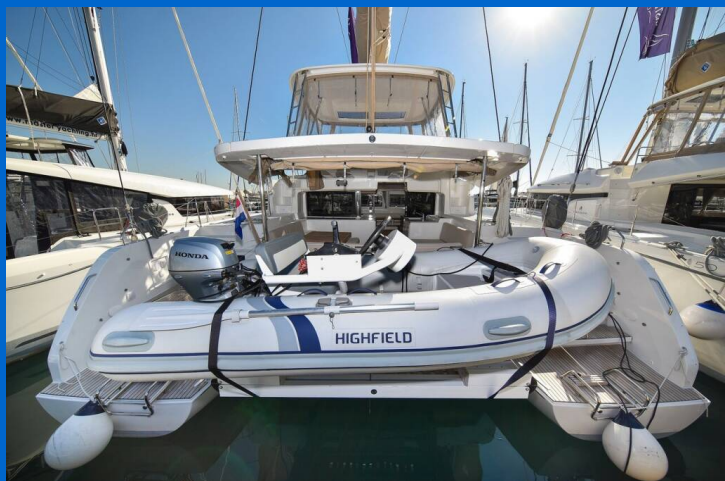

# LAGOON 46

Majestic (2021)

Catamaran **Lagoon 46 Majestic**, built in **2021** is anchored in the **Sukosan, D-Marin Dalmacija Marina, Zadar region, Croatia**. It has **4 + 2 cabins**, can accommodate **8 + 2 + 2 people** and has **4 toilets**. Bed linen and kitchen equipment are included in the price.

## YACHT SPECIFICATIONS

Yacht Base

**Sukosan, D-Marin Dalmacija Marina,  
Croatia**

Yacht ID

**13235**

Brands

**Lagoon**

Yacht name

**Majestic**

Production year

**2021**

Length

**46 ft**

Cabins

**4 + 2**

Berths