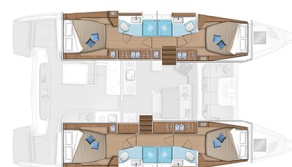

# LAGOON 46

Majestic (2021)

Catamaran **Lagoon 46 Majestic**, built in **2021** is anchored in the **Sukosan, D-Marin Dalmacija Marina, Zadar region, Croatia**. It has **4 + 2 cabins**, can accommodate **8 + 2 + 2 people** and has **4 toilets**. Bed linen and kitchen equipment are included in the price.

**Majestic**

Production year

**2021**

Length

**46 ft**

Cabins

**4 + 2**

Berths