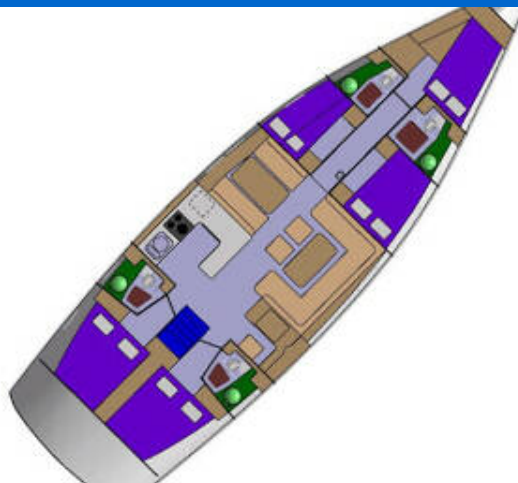

# D&D KUFNER 54

Sauvignon Blanc (2015)

Sailing yacht D&D Kufner 54 Sauvignon Blanc, built in 2015 is anchored in the **Sukosan, D-Marin Dalmacija Marina, Zadar region, Croatia**. It has **5 cabins**, can accommodate **10 + 2 people** and has **4 toilets**. Bed linen and kitchen equipment are included in the price.

**Sauvignon Blanc**

Production year

**2015**

Length

**54 ft**

Cabins

**5**

Berths