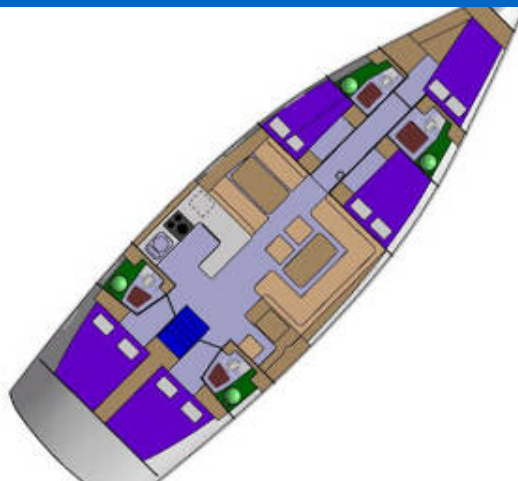

# D&D KUFNER 54

Sauvignon Blanc (2015)

Sailing yacht D&D Kufner 54 Sauvignon Blanc, built in 2015 is anchored in the **Sukosan, D-Marin Dalmacija Marina, Zadar region, Croatia**. It has **5 cabins**, can accommodate **10 + 2 people** and has **4 toilets**. Bed linen and kitchen equipment are included in the price.

## YACHT SPECIFICATIONS

Yacht Base

**Sukosan, D-Marin Dalmacija Marina,  
Croatia**

Yacht ID

**13233**

Brands

**D&D Yacht**

Yacht name

**Sauvignon Blanc**

Production year

**2015**

Length

**54 ft**

Cabins

**5**

Berths