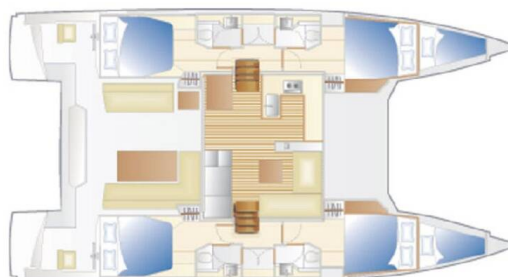

# NAUTITECH 46

Mira (2018)

Catamaran Nautitech 46 Mira, built in 2018 is anchored in the Corfu, Gouvia Marina, Ionian Islands, Greece. It has 4 + 2 cabins, can accommodate 8 + 2 + 2 people and has 4 toilets. Bed linen and kitchen equipment are included in the price.