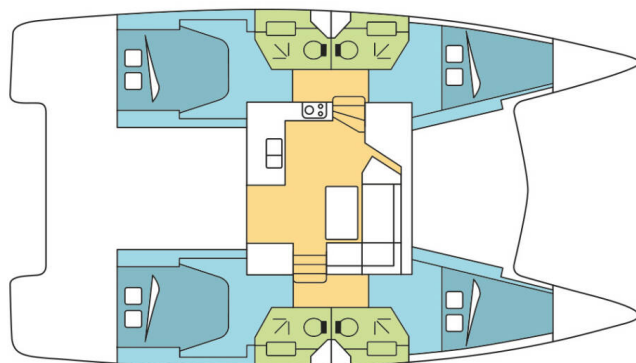

FOUNTAINÉ PAJOT ISLA 40

Memories (2022)

Catamaran Fountaine Pajot Isla 40 Memories, built in 2022 is anchored in the **Lefkas, D-Marin, Ionian Islands, Greece**. It has **4 cabins**, can accommodate **8 people** and has **4 toilets**. Bed linen and kitchen equipment are included in the price.

Memories

Production year

2022

Length

39 ft

Cabins

4

Berths