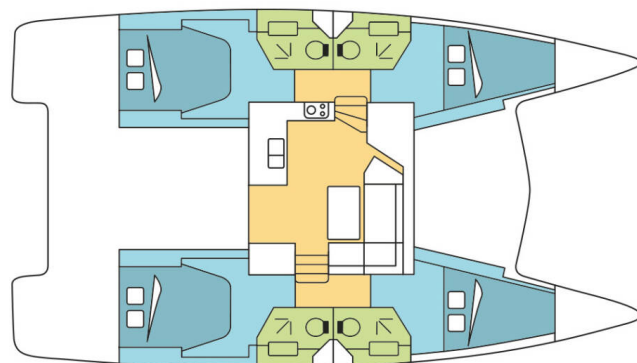

# FOUNTAIN PAJOT ISLA 40

Elia (2024)

Catamaran Fountaine Pajot Isla 40 Elia, built in 2024 is anchored in the **Lefkas, D-Marin, Ionian Islands, Greece**. It has **4 cabins**, can accommodate **8 people** and has **4 toilets**. Bed linen and kitchen equipment are included in the price.

**Elia**

Production year

**2024**

Length

**39 ft**

Cabins

**4**

Berths