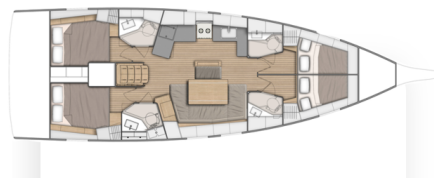

OCEANIS 46.1

Glykeria (2020)

Sailing yacht **Oceanis 46.1 Glykeria**, built in **2020** is anchored in the **Lefkas, D-Marin, Ionian Islands, Greece**. It has **4 cabins**, can accommodate **8 + 2 people** and has **4 toilets**. Bed linen and kitchen equipment are included in the price.

Glykeria

Production year

2020

Length

48 ft

Cabins

4

Berths