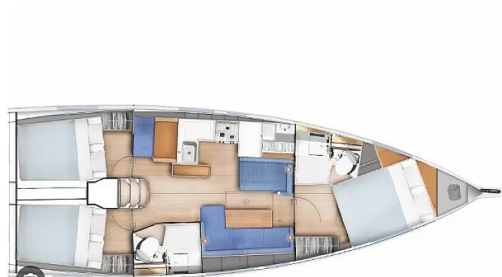

SUN ODYSSEY 410

Garfish (2021)

Sailing yacht Sun Odyssey 410 Garfish, built in 2021 is anchored in the **Lefkas, D-Marin, Ionian Islands, Greece**. It has **3 cabins**, can accommodate **6 + 2 people** and has **2 toilets**. Bed linen and kitchen equipment are included in the price.

Garfish

Production year

2021

Length

41 ft

Cabins

3

Berths