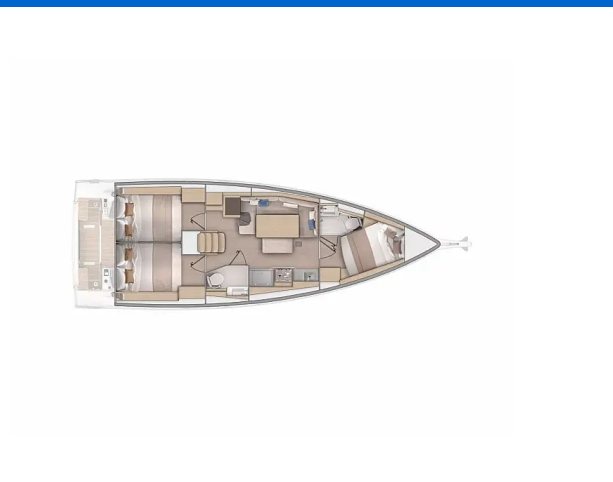

OCEANIS 37.1

Piperi (2024)

Sailing yacht Oceanis 37.1 Piperi, built in 2024 is anchored in the Lefkas, D-Marin, Ionian Islands, Greece. It has 3 cabins, can accommodate 6 people and has 2 toilets. Bed linen and kitchen equipment are included in the price.

YACHT SPECIFICATIONS

Yacht Base

Lefkas, D-Marin, Greece

Yacht ID

13186

Brands

Beneteau

Yacht name