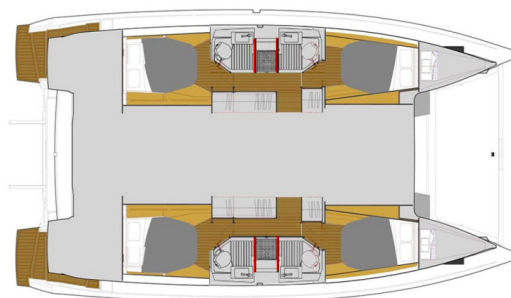

FOUNTAIN PAJOT ASTREA 42

Ocean Runner (2019)

Catamaran Fountaine Pajot Astrea 42 Ocean Runner, built in 2019 is anchored in the Pula, ACI Marina Pomer, Istra, Croatia.

It has **4 + 2 cabins**, can accommodate **8 + 2 + 2 people** and has **4 toilets**. Bed linen and kitchen equipment are included in the price.

YACHT SPECIFICATIONS

Yacht Base

Pula, ACI Marina Pomer, Croatia

Yacht ID

13184

Brands

Fountaine Pajot

Yacht name

Ocean Runner

Production year

2019

Length

41 ft

Cabins

4 + 2

Berths

8 + 2 + 2

WC

4

Engine

2 x 40 HP

Fuel tank

470 l

WEBSITE

www.plujeme.cz

PHONE

+420 720 755 085

MOBILE

+420 777 170 276

E-MAIL

info@plujeme.cz

PLUJEME RÁDI S.R.O.

Dlouhá 730/35, 11000 Praha 1 – Staré Město, Czech Republic