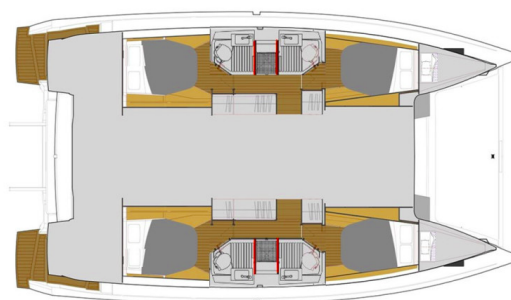

FOUNTAIN PAJOT ASTREA 42

Ocean Runner (2019)

Catamaran Fountaine Pajot Astrea 42 Ocean Runner, built in 2019 is anchored in the Pula, ACI Marina Pomer, Istra, Croatia.

It has **4 + 2 cabins**, can accommodate **8 + 2 + 2 people** and has **4 toilets**. Bed linen and kitchen equipment are included in the price.

YACHT SPECIFICATIONS

Yacht Base

Pula, ACI Marina Pomer, Croatia

Yacht ID

13183

Brands

Fountaine Pajot

Yacht name

Ocean Runner

Production year

2019

Length

41 ft

Cabins

4 + 2

Berths

8 + 2 + 2

WC

4

Engine

2 x 40 HP

Fuel tank

470 l

WEBSITE

www.plujeme.cz

PHONE

+420 720 755 085

MOBILE

+420 777 170 276

E-MAIL

info@plujeme.cz

PLUJEME RÁDI S.R.O.

Dlouhá 730/35, 11000 Praha 1 – Staré Město, Czech Republic