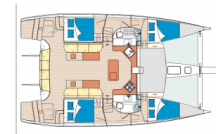

# ISLAND SPIRIT 410

Isle Phantom (2026)

Catamaran **Island Spirit 410 Isle Phantom**, built in **2026** is anchored in the **Thailand, Koh Chang, Ko Chang, Thailand**. It has **4 cabins**, can accommodate **8 + 1 people** and has **2 toilets**. Bed linen and kitchen equipment are included in the price.