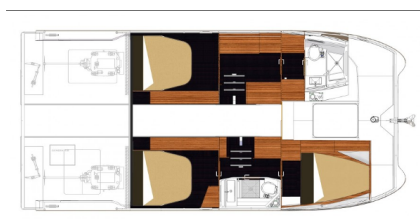

FOUNTAIN PAJOT MY 37

Dream Star (2015)

Power catamaran Fountaine Pajot MY 37 Dream Star, built in 2015 is anchored in the Marina Kremik, Primosten, Šibenik region, Croatia. It has 4 cabins, can accommodate 8 people and has 2 toilets. Bed linen and kitchen equipment are included in the price.

YACHT SPECIFICATIONS

Yacht Base

Marina Kremik, Primosten, Croatia

Yacht ID

13148

Brands

Fountaine Pajot

Yacht name

Dream Star

Production year

2015

Length

36 ft

Cabins

4

Berths

8

Max Persons

8

WC

2

Engine

2 x 150 HP

Fuel tank

1200 l