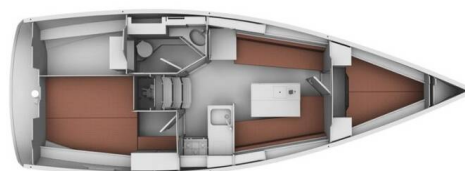

# BAVARIA CRUISER 32

Star Chiara (2012)

Sailing yacht **Bavaria Cruiser 32 Star Chiara**, built in **2012** is anchored in the **Marina Punat, Krk, Kvarner, Croatia**. It has **2 cabins**, can accommodate **4 + 1 people** and has **1 toilets**. Bed linen and kitchen equipment are included in the price.