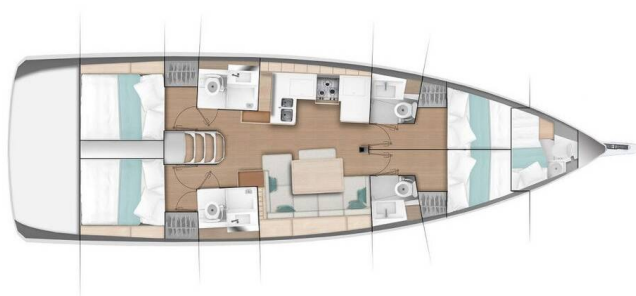

SUN ODYSSEY 490

Melusina (2023)

Sailing yacht Sun Odyssey 490 Melusina, built in 2023 is anchored in the **Portisco, Sardinia, Italy**. It has **4 + 1 cabins**, can accommodate **8 + 2 + 1 people** and has **4 + 1 toilets**. Bed linen and kitchen equipment are included in the price.

Melusina

Production year

2023

Length

47 ft

Cabins

4 + 1

Berths