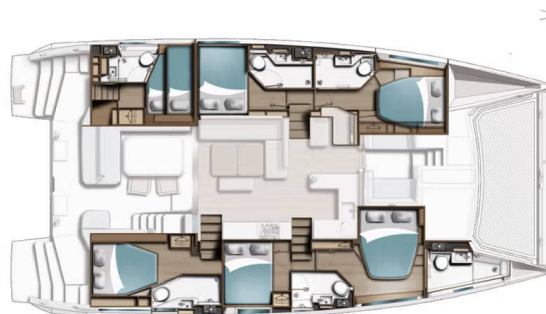

LEOPARD 52

New (2026)

Catamaran **Leopard 52 New**, built in **2026** is anchored in the **Sicily, Portorosa, Sicily, Italy**. It has **6 + 1 cabins**, can accommodate **12 + 1 people** and has **7 toilets**. Bed linen and kitchen equipment are included in the price.

New

Production year

2026

Length

52 ft

Cabins

6 + 1

Berths