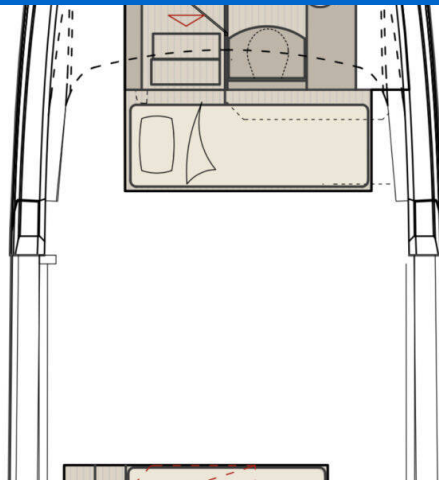

SAXDOR 400 GTO

Olivia (2026)

Motor boat Saxdor 400 GTO Olivia, built in 2026 is anchored in the Sukosan, D-Marin Dalmacija Marina, Zadar region, Croatia . It has 2 cabins, can accommodate 4 people and has 1 toilets. Bed linen and kitchen equipment are included in the price.