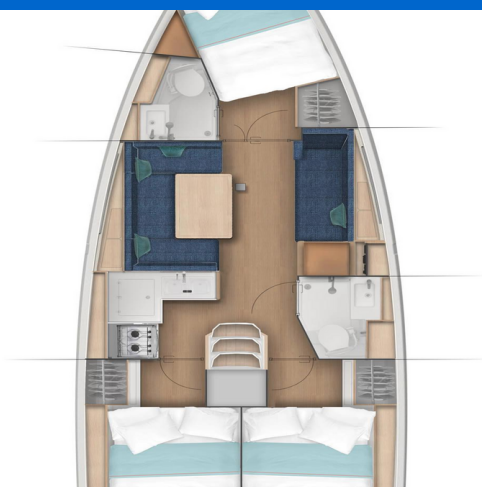

SUN ODYSSEY 380

4 elli (2023)

Sailing yacht Sun Odyssey 380 4 elli, built in 2023 is anchored in the **Palma de Mallorca, La Lonja, Balearic Islands, Spain**. It has **3 cabins**, can accommodate **6 + 2 people** and has **2 toilets**. Bed linen and kitchen equipment are included in the price.

4 elli

Production year

2023

Length

37 ft

Cabins

3

Berths