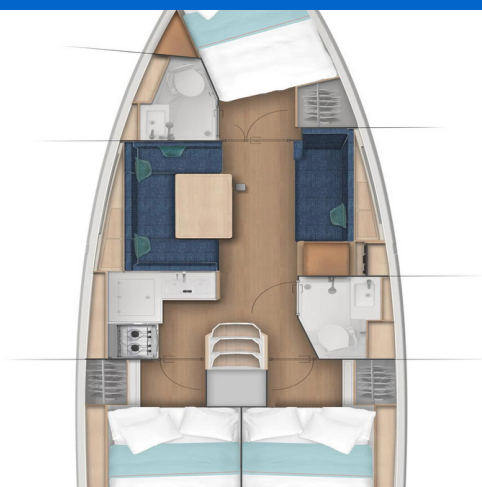

# SUN ODYSSEY 380

4 elli (2023)

Sailing yacht Sun Odyssey 380 4 elli, built in 2023 is anchored in the **Palma de Mallorca, La Lonja, Balearic Islands, Spain**. It has **3 cabins**, can accommodate **6 + 2 people** and has **2 toilets**. Bed linen and kitchen equipment are included in the price.

**4 elli**

Production year

**2023**

Length

**37 ft**

Cabins

**3**

Berths