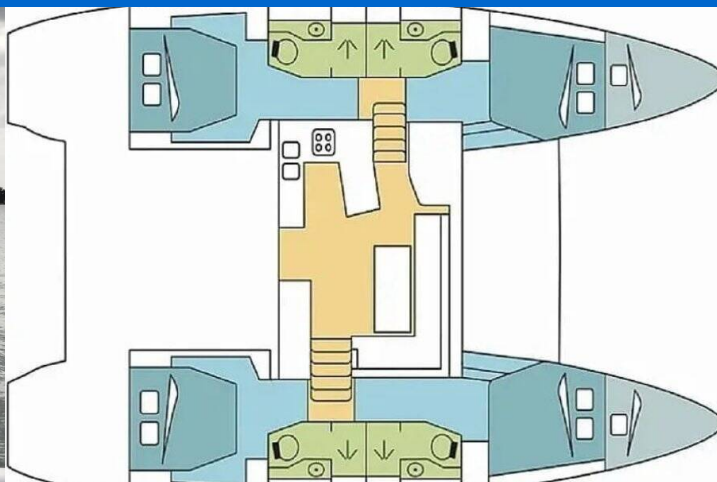

# LAGOON 450

Fantasy (2018)

Catamaran Lagoon 450 Fantasy, built in 2018 is anchored in the **Preveza, Main Port, Ionian Islands, Greece**. It has **4 + 2 cabins**, can accommodate **8 people** and has **4 toilets**. Bed linen and kitchen equipment are included in the price.

**Fantasy**

Production year

**2018**

Length

**46 ft**

Cabins

**4 + 2**

Berths