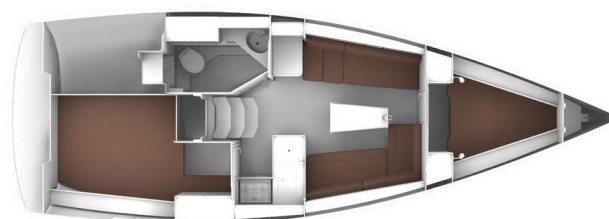

BAVARIA CRUISER 33

Chiara (2013)

Sailing yacht **Bavaria Cruiser 33 Chiara**, built in **2013** is anchored in the **Sukosan, D-Marin Dalmacija Marina, Zadar region, Croatia**. It has **2 cabins**, can accommodate **4 + 2 people** and has **1 toilets**. Bed linen and kitchen equipment are included in the price.

Chiara

Production year

2013

Length

33 ft

Cabins

2

Berths