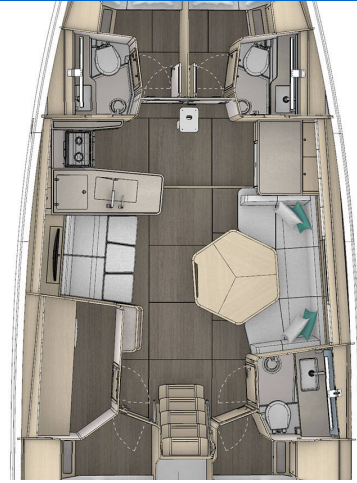

DUFOUR 48

Salima (2026)

Sailing yacht Dufour 48 Salima, built in 2026 is anchored in the Sicily, Portorosa, Sicily, Italy. It has 4 + 1 cabins, can accommodate 8 + 2 + 1 people and has 4 + 1 toilets. Bed linen and kitchen equipment are included in the price.

Salima

Production year

2026

Length

50 ft

Cabins

4 + 1

Berths