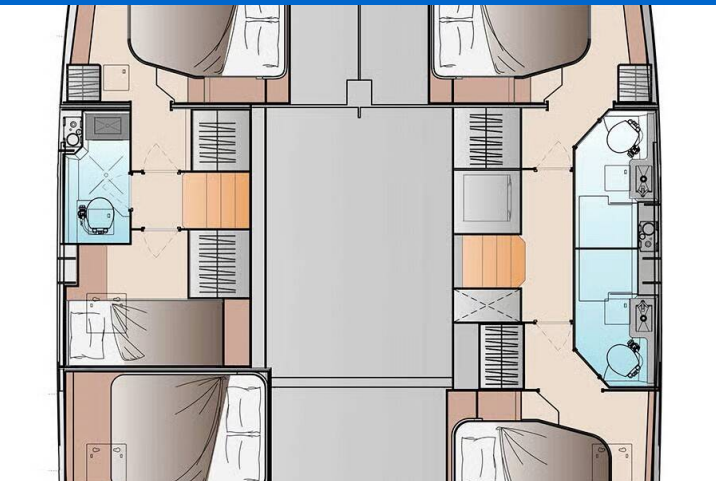

FOUNTAINE PAJOT FP 48 QUINTET

Catamaran Fountaine Pajot FP 48 Quintet 5 Long Layover, built in 2026 is anchored in the **St. Thomas, Frenchtown Marina, US- Virgin Islands, United States Virgin Islands**. It has **5 cabins**, can accommodate **10 people** and has **5 toilets**. Bed linen and kitchen equipment are included in the price.

5

Long Layover (2026)

YACHT SPECIFICATIONS

Yacht Base

**St. Thomas, Frenchtown Marina,
United States Virgin Islands**

Yacht ID

13066

Brands

Fountaine Pajot

Yacht name

Long Layover

Production year

2026

Length

47 ft

Cabins

5

Berths

10

WC

5

Engine

2 x 75 HP

Fuel tank

600 l

WEBSITE

www.plujeme.cz

PHONE

+420 720 755 085

MOBILE

+420 777 170 276

E-MAIL

info@plujeme.cz

PLUJEME RÁDI S.R.O.

Dlouhá 730/35, 11000 Praha 1 – Staré Město, Czech Republic