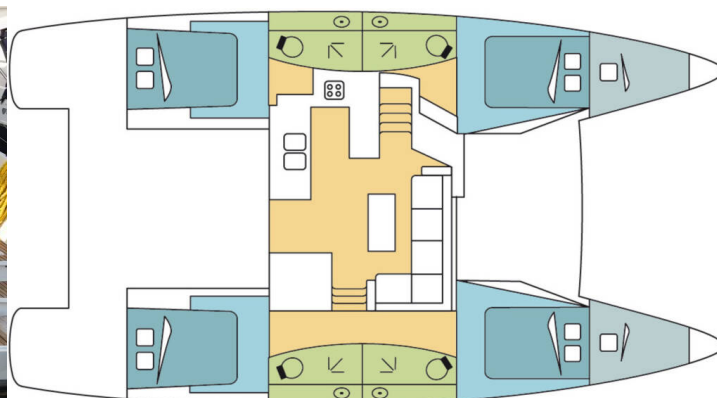

FOUNTAIN PAJOT ELBA 45

Ave (2021)

Catamaran Fountaine Pajot Elba 45 Ave, built in 2021 is anchored in the **Marmaris Adakoy Marina, Aegean, Turkey**. It has **4 + 2 cabins**, can accommodate **8 + 2 people** and has **4 toilets**. Bed linen and kitchen equipment are included in the price.