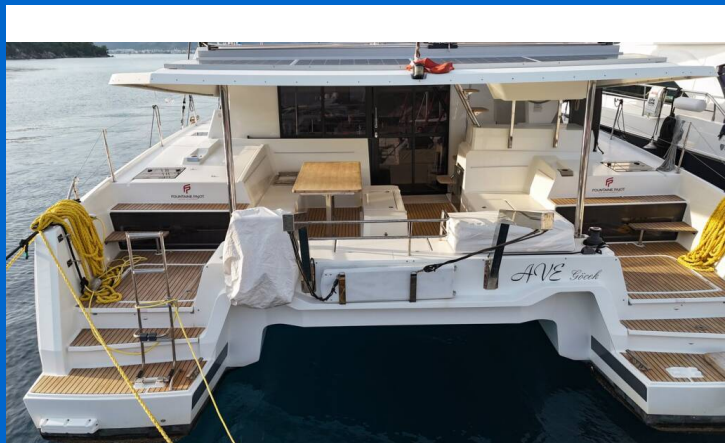

FOUNTAIN PAJOT ELBA 45

Ave (2021)

Catamaran Fountaine Pajot Elba 45 Ave, built in 2021 is anchored in the **Marmaris Adakoy Marina, Aegean, Turkey**. It has **4 + 2 cabins**, can accommodate **8 + 2 people** and has **4 toilets**. Bed linen and kitchen equipment are included in the price.

YACHT SPECIFICATIONS

Yacht Base

Marmaris Adakoy Marina, Turkey

Yacht ID

13064

Brands

Fountaine Pajot

Yacht name