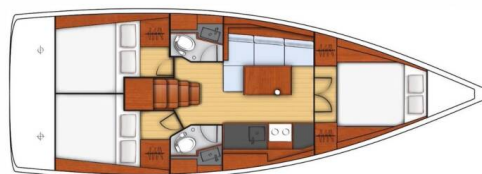

OCEANIS 38.1

Ida (2019)

Sailing yacht **Oceanis 38.1 Ida**, built in **2019** is anchored in the **Göcek, Aegean, Turkey**. It has **3 cabins**, can accommodate **6 people** and has **2 toilets**. Bed linen and kitchen equipment are included in the price.