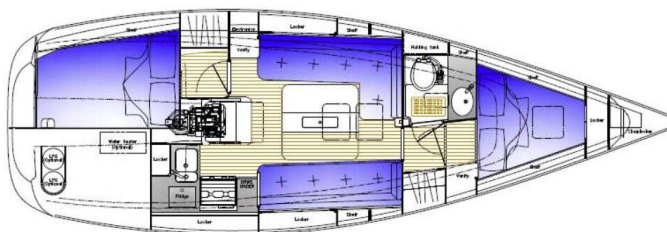

KAVI 9

Kavi (2026)

Motor boat Kavi 9 Kavi, built in **2026** is anchored in the **Marina Tehnomont Veruda, Pula, Istra, Croatia**. It has **2 cabins**, can accommodate **4 people** and has **1 toilets**. Bed linen and kitchen equipment are included in the price.