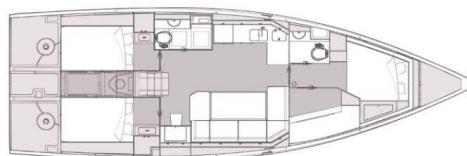

ELAN IMPRESSION 45 (EX. 43)

One for all (2024)

Sailing yacht Elan Impression 45 (ex. 43) One for all, built in 2024 is anchored in the Marina Portorož, Primorska, Slovenia. It has 4 cabins, can accommodate 8 + 2 people and has 2 toilets. Bed linen and kitchen equipment are included in the price.