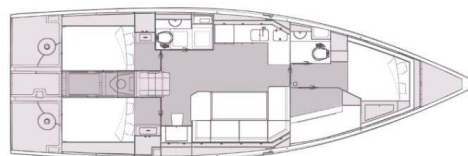

# ELAN IMPRESSION 45 (EX. 43)

Alfa One (2024)

Sailing yacht Elan Impression 45 (ex. 43) Alfa One, built in 2024 is anchored in the Marina Portorož, Primorska, Slovenia. It has 4 cabins, can accommodate 8 + 2 people and has 2 toilets. Bed linen and kitchen equipment are included in the price.