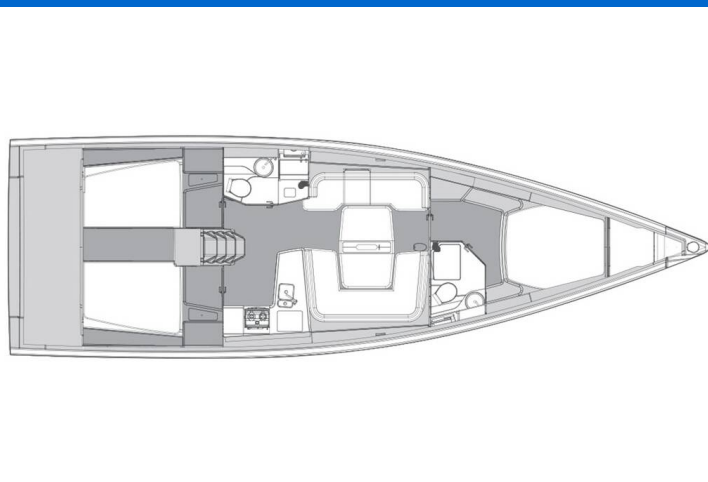

ELAN E6

Sailing Grace (2025)

Sailing yacht **Elan E6 Sailing Grace**, built in **2025** is anchored in the **Marina Kornati, Biograd, Zadar region, Croatia**. It has **3 cabins**, can accommodate **6 + 2 people** and has **2 toilets**. Bed linen and kitchen equipment are included in the price.

Sailing Grace

Production year

2025

Length

50 ft

Cabins

3

Berths

6 + 2

WC

2

Engine

1 x 80 HP

Fuel tank

240 l

WEBSITE