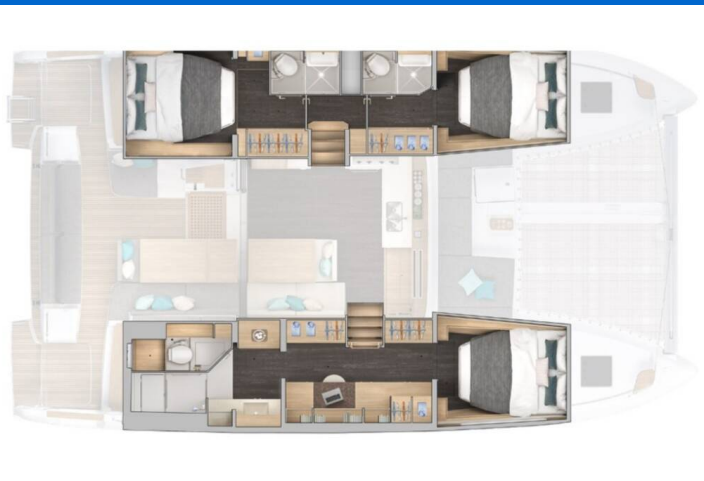

# LAGOON 43

SKY CAT (2026)

Catamaran Lagoon 43 SKY CAT, built in 2026 is anchored in the BVI, Hodge's Creek Marina, British Virgin Islands, British Virgin Islands. It has 3 + 2 cabins, can accommodate 6 + 2 + 2 people and has 3 toilets. Bed linen and kitchen equipment are included in the price.