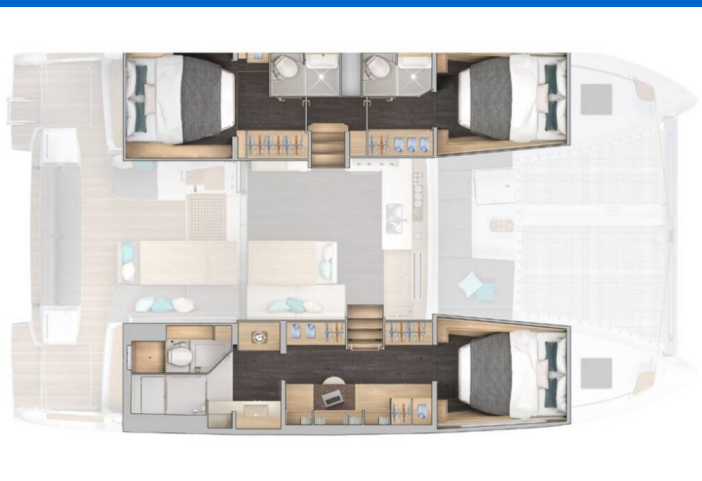

LAGOON 43

SKY CAT (2026)

Catamaran Lagoon 43 SKY CAT, built in 2026 is anchored in the BVI, Hodge's Creek Marina, British Virgin Islands, British Virgin Islands. It has 3 + 2 cabins, can accommodate 6 + 2 + 2 people and has 3 toilets. Bed linen and kitchen equipment are included in the price.

SKY CAT

Production year

2026

Length

45 ft

Cabins

3 + 2

Berths