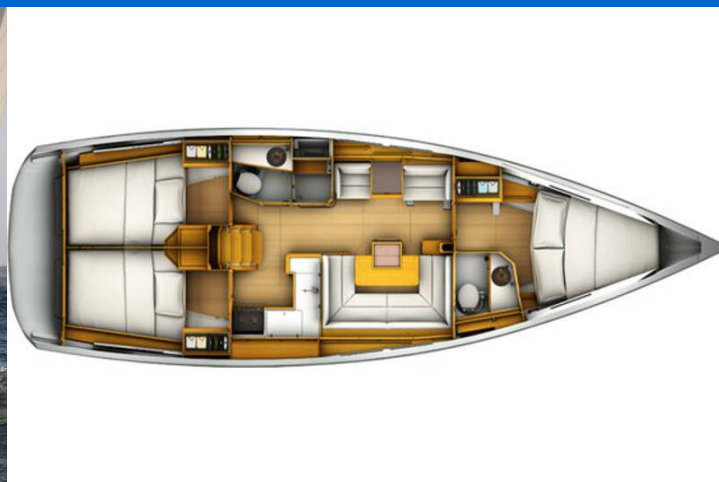

SUN ODYSSEY 409

Telchinis (2011)

Sailing yacht Sun Odyssey 409 Telchinis, built in 2011 is anchored in the **Rhodes New Marina, Dodecanese, Greece**. It has **3 cabins**, can accommodate **6 + 2 people** and has **2 toilets**. Bed linen and kitchen equipment are included in the price.