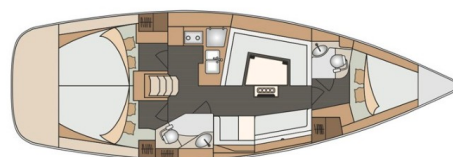

ELAN IMPRESSION 40

Val (2017)

Sailing yacht **Elan Impression 40 Val**, built in **2017** is anchored in the **Olive Island Marina, Sutomiscica (Ugljan), Zadar region, Croatia**. It has **3 cabins**, can accommodate **6 + 2 people** and has **2 toilets**. Bed linen and kitchen equipment are included in the price.